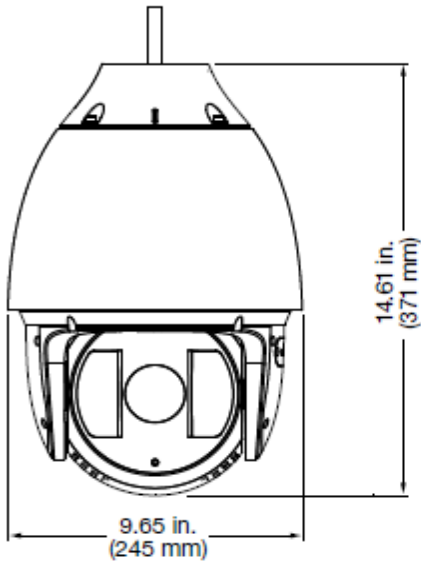

The Power of ONE

Zone	set 8 zones, support zone scan
RTC	set any functions at any time
Focus Mode	Manual/Auto
Exposure Mode	Auto Exposure/Auto White Balance/Auto Gain

Ordering Information

TVS-150RH	36x IP High Speed Dome 2MP, 150 Meter, 4"
TVS-150RH-IP	36x IP High Speed Dome 2MP, 200 Meter, 6"
TVS-250RH-IP	36x IP High Speed Dome 2MP, 300 Meter, 6"
TVS-250RH-MIP	36x IP High Speed Dome 5MP, 300 Meter IR, 6"
TVS-500RH-IP	36x IP High Speed Dome 2MP, 250/500 Meter, 6"
TVS-500RH-MIP	36x IP High Speed Dome 5MP, 250/500 Meter, 6"

MAKE LIFE SAFE AND SMART

The Power of ONE

www.tvsecurity.com

TVS® is registered trademark of HashH

As a company of innovation, HashH reserves the right to change product specifications without notice. For the latest product specifications, visit www.tvsecurity.com or contact your sales representative.